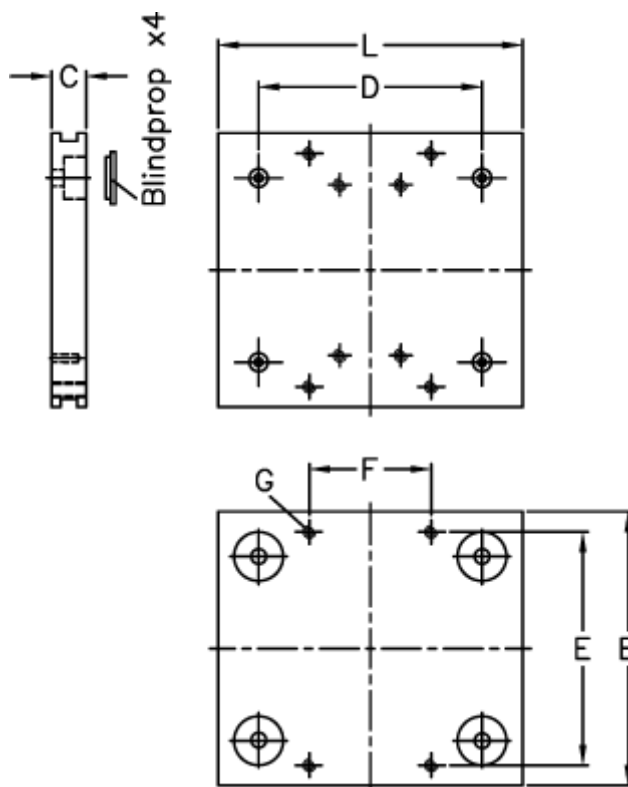

Article number: 057113120240

Description: Hepco GV3 carriage plate CP 120 54 L240

Measures

B	= 240
C	= 24.00
d	= 180
E	= 210
F	= 120
For bearing	= 54
For slide	= L/NL 120
L	= 240

Threaded hole G = 4 x M10